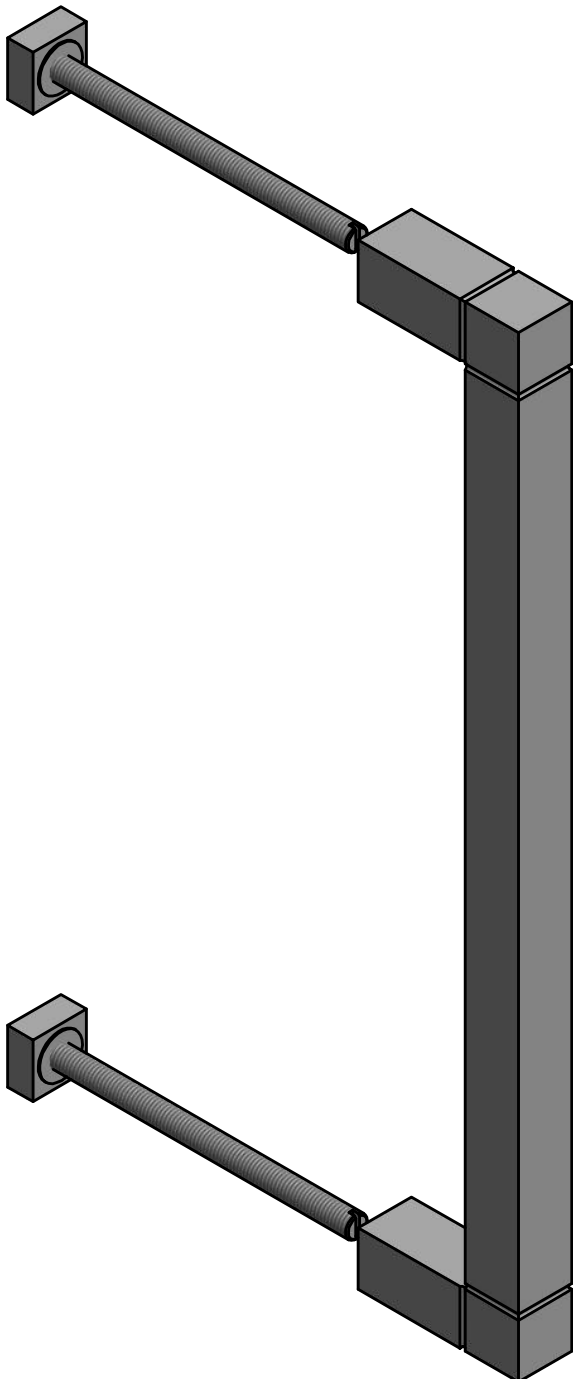

JB320 PS

pull handle
bolt though fixing
stainless steel

FORMANI [®]		Part number:	
		Description: JB320 PS	
Doc no.: 3501G001 JB320 PS V01.dwg	Drawn by: Christian Brimbois	Creation date: 15-9-2016	Format: A3
FORMANI HOLLAND B.V. EUROPALAAN 12 6199 AB MAASTRICHT-AIRPORT NL T +31 (0)43 308 90 00 INFO@FORMANI.COM FORMANI.COM			