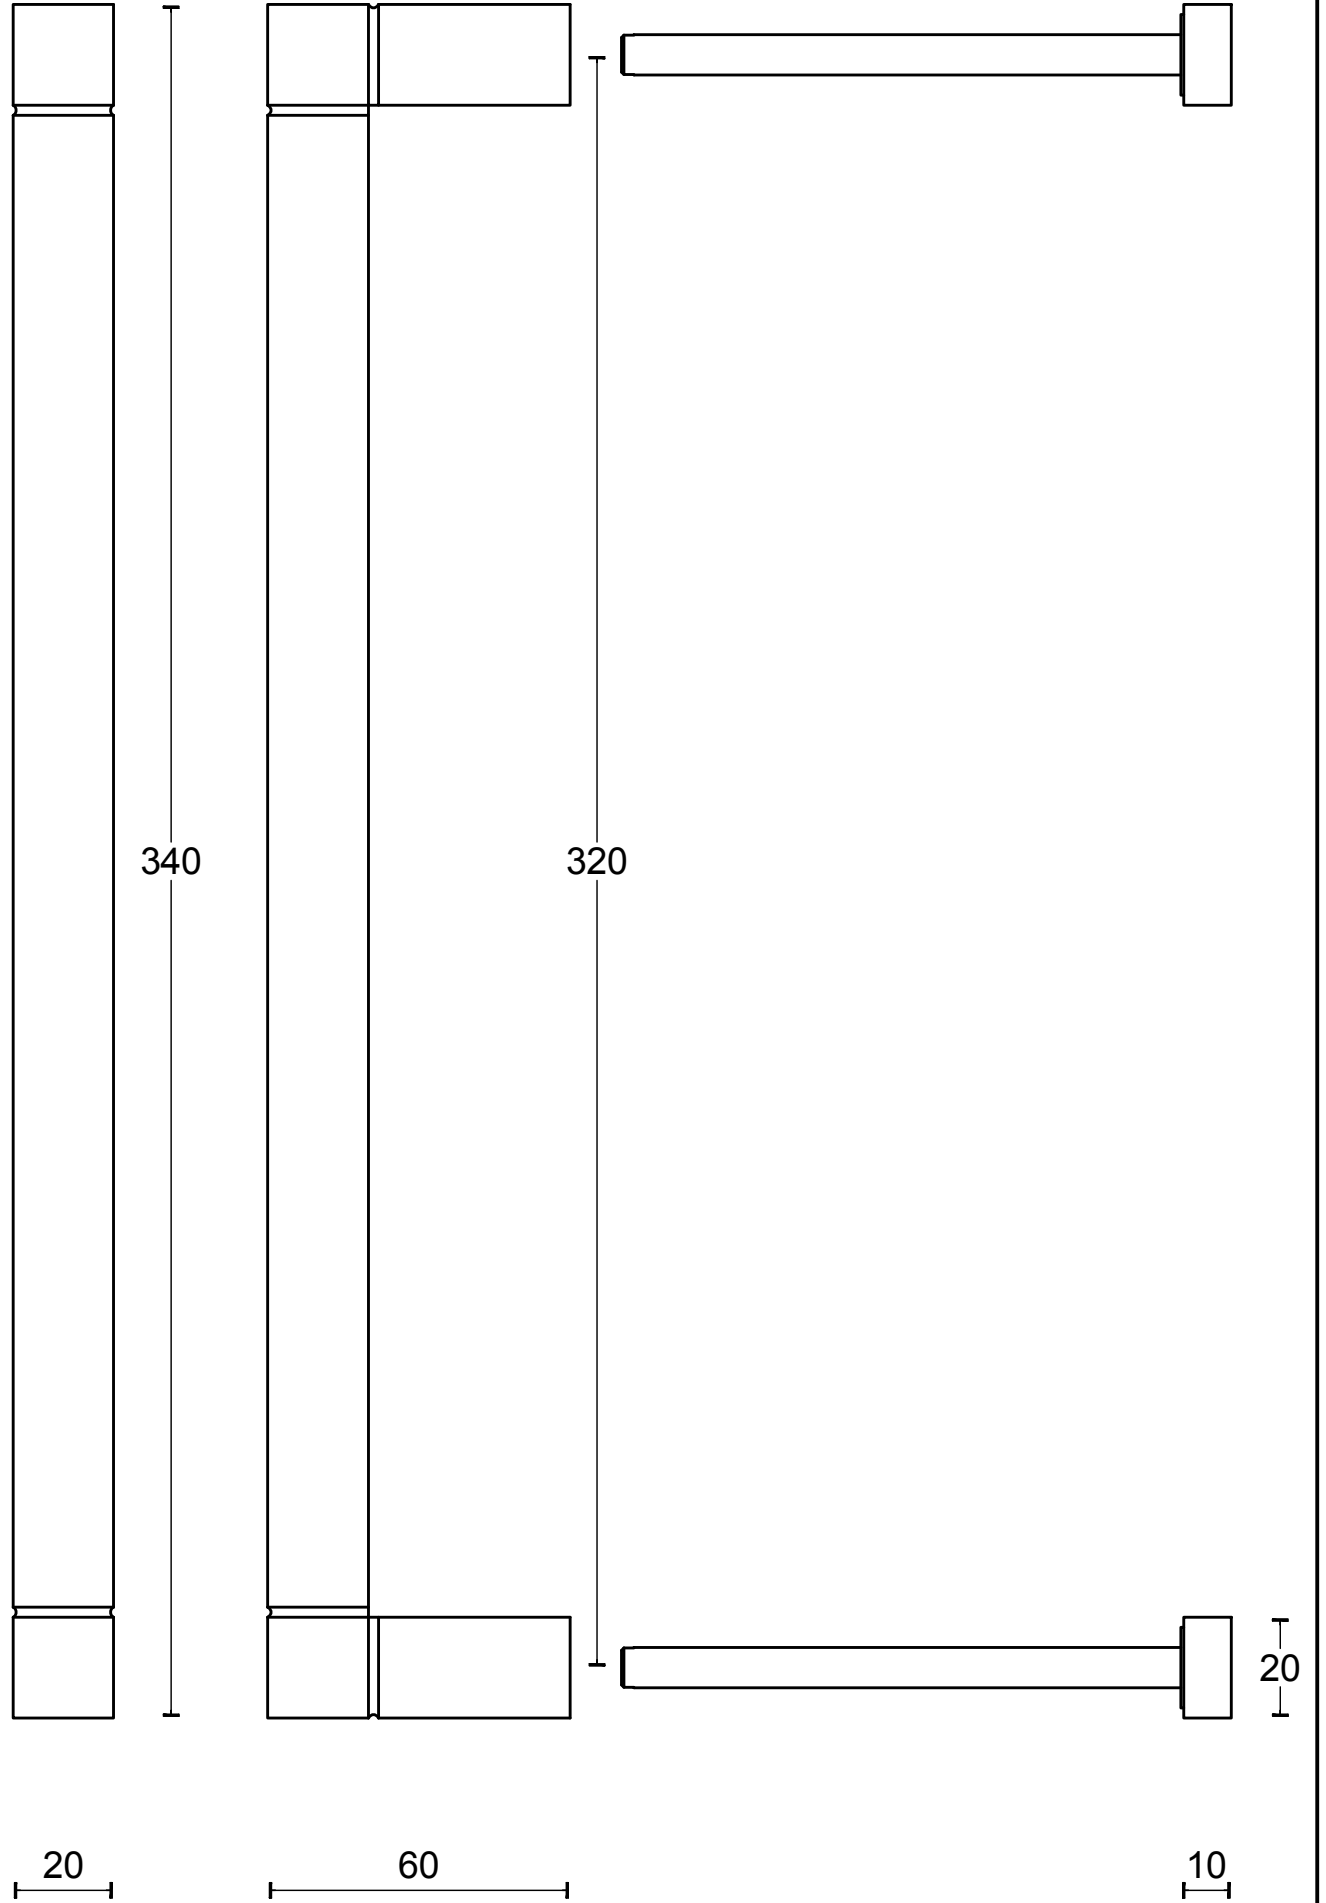

JB320 PS

pull handle
bolt though fixing
stainless steel

FORMANI [®]		Part number:	
		Description: JB320 PS	
Doc no.: 3501G001 JB320 PS V01.dwg	Drawn by: Christian Brimbois	Creation date: 15-9-2016	Format: A3
FORMANI HOLLAND B.V. EUROPALAAN 12 6199 AB MAASTRICHT-AIRPORT NL T +31 (0)43 308 90 00 INFO@FORMANI.COM FORMANI.COM			